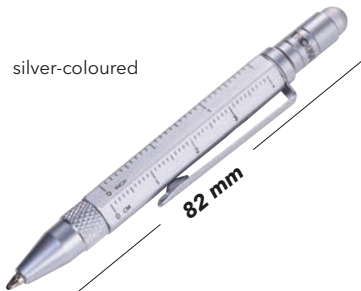

LILIPUT TOOL PEN by TROIKA | PIP25/RD
Multitasking ballpoint pen (small)

Packing Unit: 4

4 024023 165269

silver-coloured