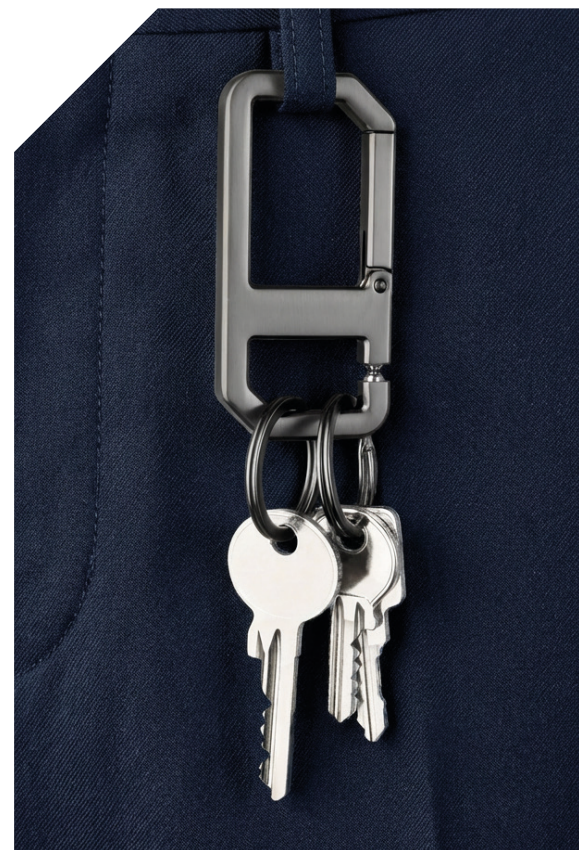

4 024023 038389

TIMELESSLY BEAUTIFUL. SURPRISINGLY SMART.

NEW

Two functions, one system: this carabiner keyring combines sleek design with smart structure. The sturdy carabiner clips onto belt loops or bags in seconds - and detaches just as quickly. A separate unit with two keyrings keeps things tidy: car, house or bike keys can be removed individually thanks to a precision ball lock. Finished in matte gunmetal - a solid choice on the move.

INNOVATIVER
VERSCHLUSS
INNOVATIVE
CLASP

KARABINER
CARABINER

METALLGUSS
METAL CASTING

KLICK-VERSCHLUSS

KLICK-LOCK

ALVAR NERO | KR26-05/GM

Keyring and carabiner, with practical click fastener, including two keyrings, cast metal, matt, gunmetal

90 x 35 x 5 mm, 52 g

Packing Unit: 6

4 024023 271724

AN ICON IN THE FAST LANE.

NEW

The tread pattern of the 1974 VW Golf meets genuine German-made leather - a keyring with character. The distinctive embossed leather strap carries automotive history in every detail. Featuring the patented TROIKA NAIL GUARD for quick, nail-friendly key changes - with mini Nail Guard included. Minimalist in black, built for daily use. A must-have - not just for Golf fans.