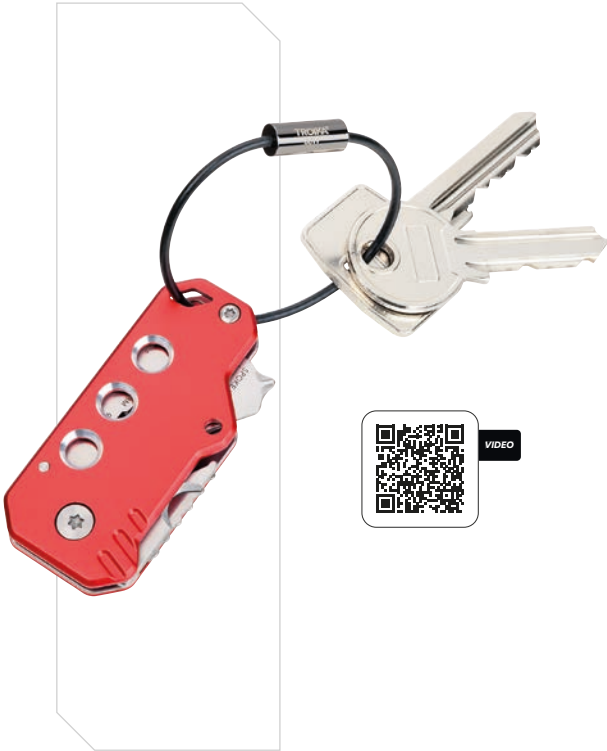

NEW

ECO KNICKLICHT DUO | TOR35/BK

Torch / headlamp, multifunctional and with rotating head: work / safety / head light, 6 dimmable lighting modes, 2 front lights: 100% brightness + 50% brightness, COB side light: 100% brightness, 50% brightness, red light, fast flashing red light, 1000-lumen mode for intense illumination, with rotating head (up to 90°) for optimal lighting, with 2 strong magnets on the underside and dual clip on the back for attachment, rechargeable via included USB-C cable, charge indicator, includes headband for head torch function, 950 mAh lithium-ion battery, environmentally friendly as rechargeable, ABS, aluminium, black

36 x 25 x 68 mm, 85 g

Packing Unit: 4

SMALL BUT MIGHTY.

The versatile companion for every challenge! Whether you're on the go, cycling, or just need a reliable tool within reach - this compact mini tool packs a punch. With 11 smart functions including knife, thread cutter, bottle opener and hex wrench, it's the perfect helper in any situation. Made from tough 420 stainless steel and matte red anodised aluminium, it stays stylish and durable. The practical wire loop keeps it ready whenever you need it.