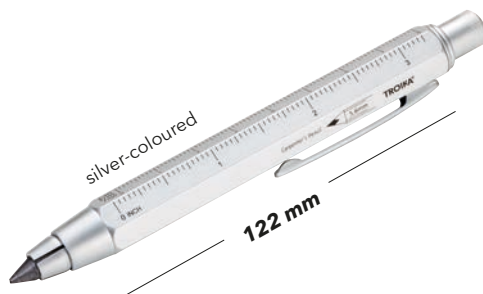

ZIMMERMANN 5,6 | PEN56/SI
Carpenter's pencil

Packing Unit: 4