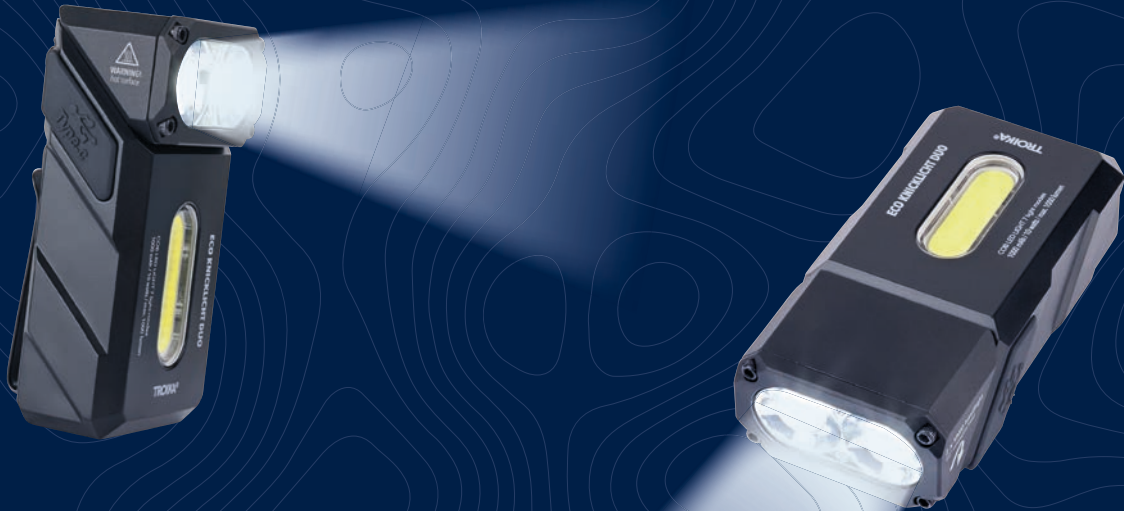

1000 LUMENS. UNLIMITED POSSIBILITIES.