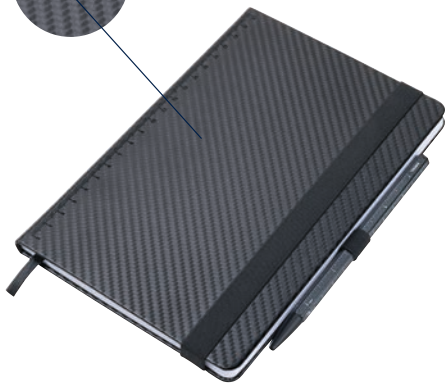

SLIMPAD A5 CARBON | NPP40/CB
Notepad DIN A5, ballpoint pen, carbon look

Packing Unit: 4