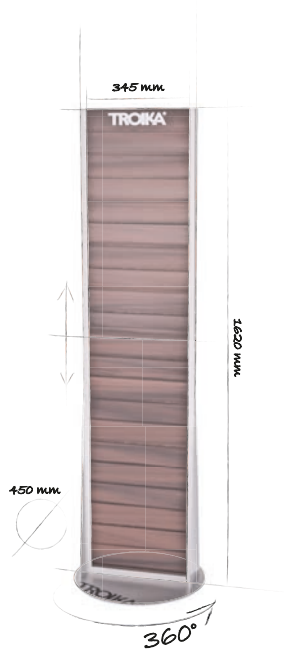

FREERAIL

The Freerails are available with
castors upon request.