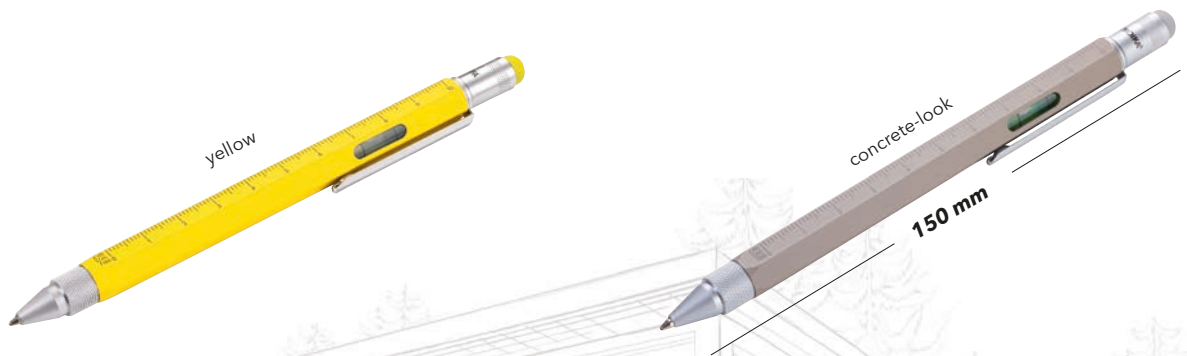

CONSTRUCTION BALLPOINT PENS

EVERYTHING IS GOING ACCORDING TO PLAN Planning aid and tool box in one! The multitasking ballpoint pen CONSTRUCTION really has a lot on it - and in it. Various scales, centimetre and inch ruler, slotted and Phillips screwdriver, stylus and spirit level. Nothing can go wrong now!