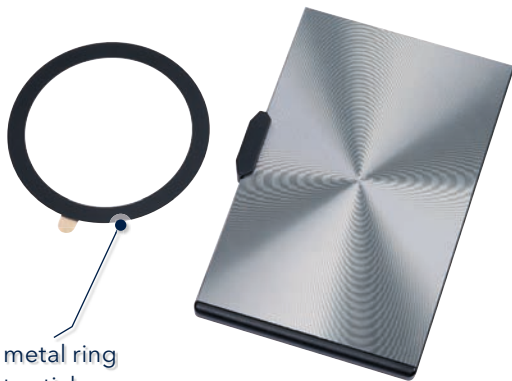

CASH CARDS KEY | CCM25/BK
Card case MagSafe, 2-5 cards

Packing Unit: 4

4 024023 038143

EDELCARD | CCM30/TI
Card case MagSafe for smartphones, 3 cards

Packing Unit: 4

4 024023 037993

+ metal ring
to stick on