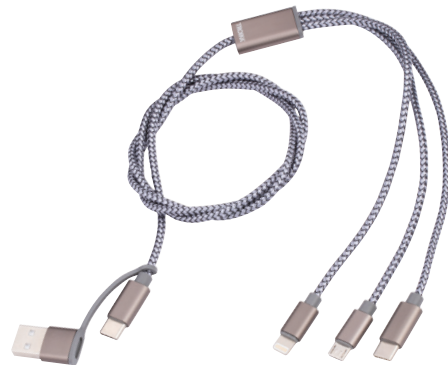

Packing Unit: 6

4 024023 037665