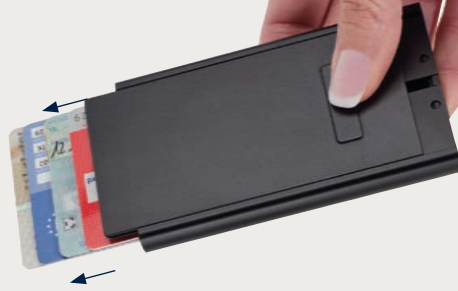

NEW

+ Aufklebbarer Metallring
+ Adhesive metal ring

SHERLOCK - MINIMALISM WITH A TWIST.

A card case with a twist: SHERLOCK keeps up to six cards safe from skimming thanks to built-in RFID protection - and hidden from view inside. Its clever front slider is almost invisible, making for a neat little surprise in daily use. A strong N52 magnet allows for MagSafe attachment to compatible smartphones or cases. Also included: a self-adhesive metal ring for easy retrofitting. Made from durable aluminium - sleek, smart and secure.

SHERLOCK | CCM45/BK

Card case MagSafe, case for up to six cards (driving licence, ID card, credit card, etc.), hidden slide mechanism on the front, RFID protection (anti-scanning), strong magnet (N52) on the back for attachment to the phone, additional self-adhesive MagSafe metal ring with 3M adhesive surface for individual attachment, e.g. to all common smartphones, cases, notebooks, etc., aluminium, black
100 x 62 x 11 mm, 82 g

Packing Unit: 4