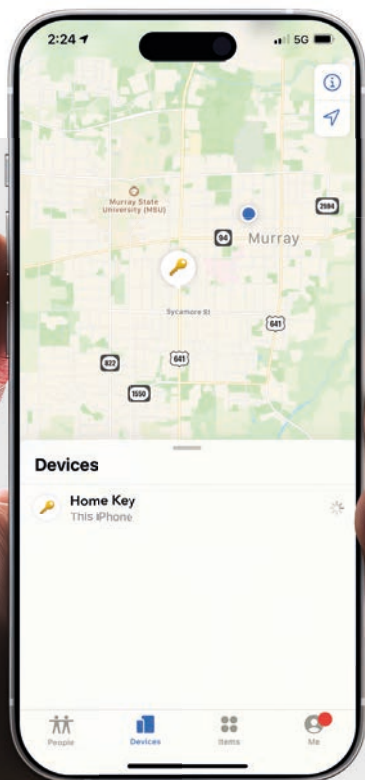

98 x 30 x 6 mm, 49 g

Packing Unit: 6

4 024023 271618

FIND MY

NEW

TROIKA's new product range for the Apple Find My network offers smart orientation for anyone who doesn't want to leave their most important everyday items to chance. With TROIKA products certified as "Works with Apple Find My", key-rings and personal belongings can be easily integrated into the Find My app.

All items are clearly displayed under the new "Devices" tab - alongside iPhone, iPad or Mac, if desired. Even if an item is offline or outside Bluetooth range, Apple's extensive Find My network, with hundreds of millions of Apple devices worldwide, helps locate it securely and anonymously. The result is a simple, reliable and privacy-conscious solution that provides greater security and peace of mind in everyday life.