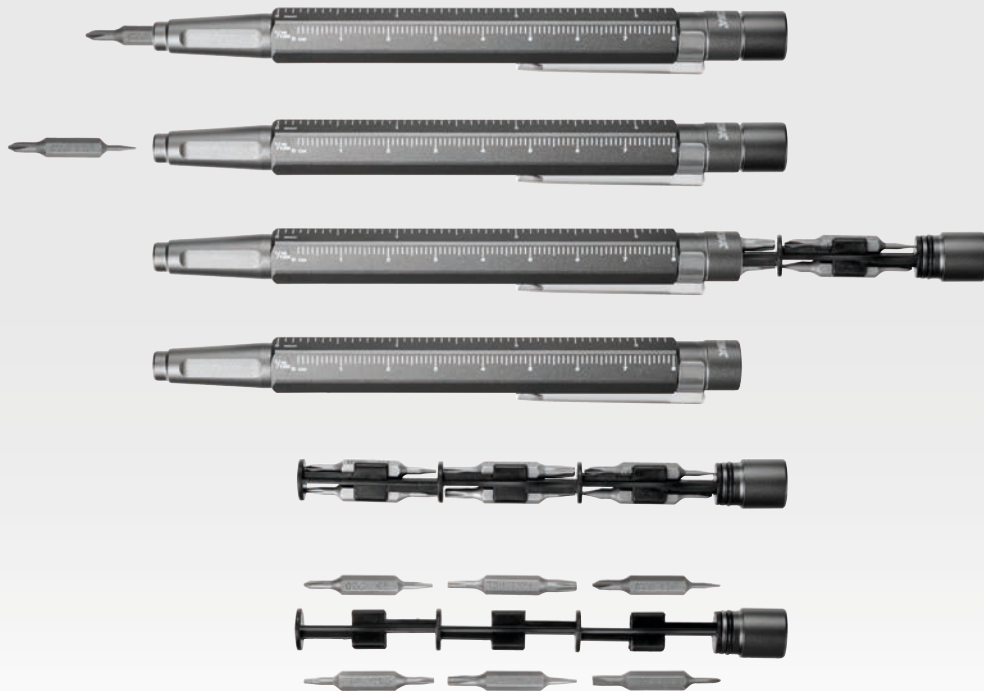

12
BITS

NEW

CONSTRUCTION - MAKE IT 12 BITS, PLEASE.

CONSTRUCTION TOOL 13 packs 12 precision bits into a slim tool pen - including special bits for Apple® devices. The magnetic tip holds each bit firmly in place during use. The end of the pen can be used to magnetise the bits, making it easier to pick up and hold small screws. All bits are neatly stored inside the aluminium housing. With integrated clip, centimetre/inch ruler and 1:20/1:50 scale - ideal for tech repairs and fine work. Thoughtful, precise and seriously practical.

CONSTRUCTION TOOL 13 | BIT20/TI

Bit pen with 12 different precision bits, space-saving storage inside the barrel, magnetic tip for secure fixation of the bits, includes special bits for Apple® devices and standard bits for common household repairs such as kitchen scales, LED light chains, remote controls, etc., integrated magnetising function at the end of the pen for easy pickup of screws and bits, with clip and centimetre/inch ruler, 1:20/1:50 scale, aluminium, chrome vanadium steel, matt, titanium coloured

135 x 14 x 11 mm, 28 g

CHROM-VANADIUM-STAHL
CHROME VANADIUM STEEL

Packing Unit: 4