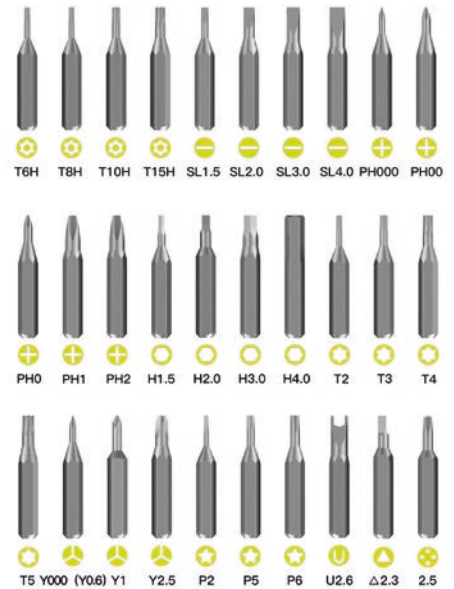

OVERVIEW OF ALL 30 BITS