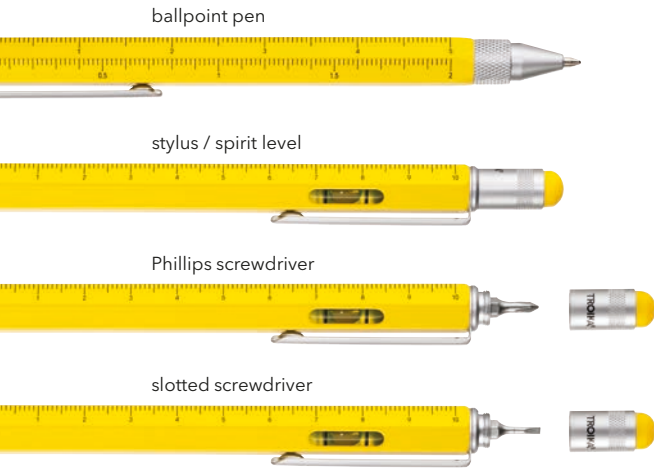

CONSTRUCTION TOOL 13 | BIT20/TI

Bit pen with 12 different precision bits, space-saving storage inside the barrel, magnetic tip for secure fixation of the bits, includes special bits for Apple® devices and standard bits for common household repairs such as kitchen scales, LED light chains, remote controls, etc., integrated magnetising function at the end of the pen for easy pickup of screws and bits, with clip and centimetre/inch ruler, 1:20/1:50 scale, aluminium, chrome vanadium steel, matt, titanium coloured

CONSTRUCTION BALLPOINT PENS

EVERYTHING IS GOING ACCORDING TO PLAN Planning aid and tool box in one! The multitasking ballpoint pen CONSTRUCTION really has a lot on it - and in it. Various scales, centimetre and inch ruler, slotted and Phillips screwdriver, stylus and spirit level. Nothing can go wrong now!