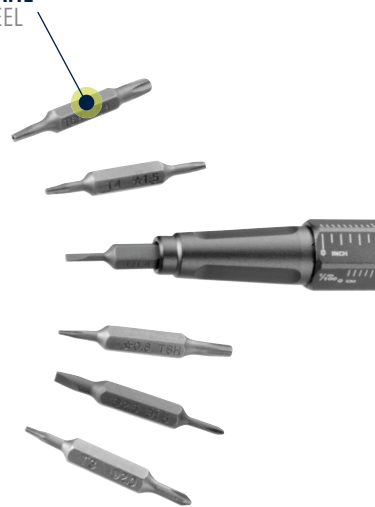

Example image

CDU BIT20 | CD169
Counter display incl. 12 x CONSTRUCTION TOOL 13 bit pen (BIT20/TI), pre-sorted (12 x BIT20/TI), for self-service, cardboard, printed, matt, multicoloured